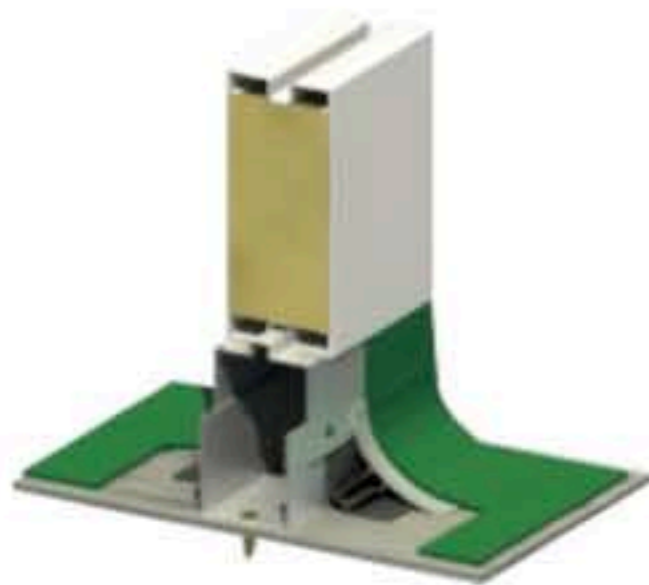

We have different type of cleanroom coving to facilitate the cleaning at the corners of the area.

**U-shaped
Ground Track**

**Double Circular
Ground Track**

**Vertical
Corner**

**Circular
Removable Corner**

**Adjustable
Ground Track**

**Waterproof
Ground Track**

**Circular
Corner**

**Circular
Flush Corner**