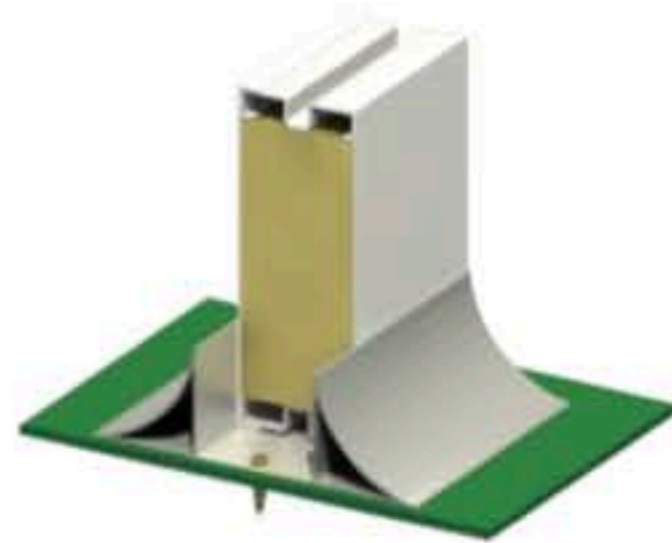

We have different type of cleanroom coving to facilitate the cleaning at the corners of the area.

**U-shaped
Ground Track**

**Double Circular
Ground Track**

**Vertical
Corner**

**Circular
Removable Corner**

**Adjustable
Ground Track**

**Waterproof
Ground Track**

**Circular
Corner**

**Circular
Flush Corner**