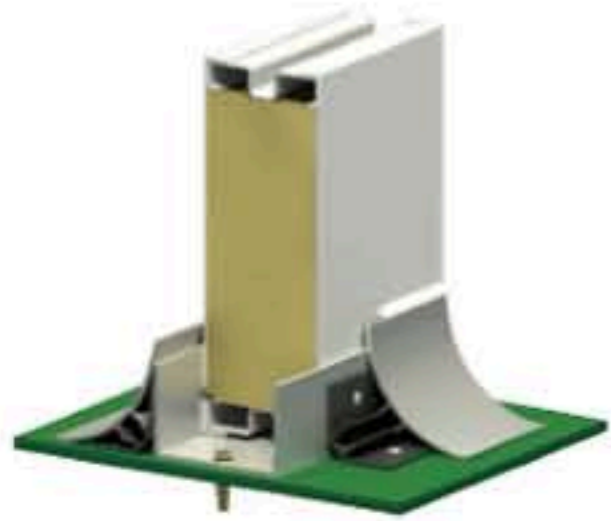

We have different type of cleanroom coving to facilitate the cleaning at the corners of the area.

**U-shaped
Ground Track**

**Double Circular
Ground Track**

**Vertical
Corner**

**Circular
Removable Corner**

**Adjustable
Ground Track**

**Waterproof
Ground Track**

**Circular
Corner**

**Circular
Flush Corner**