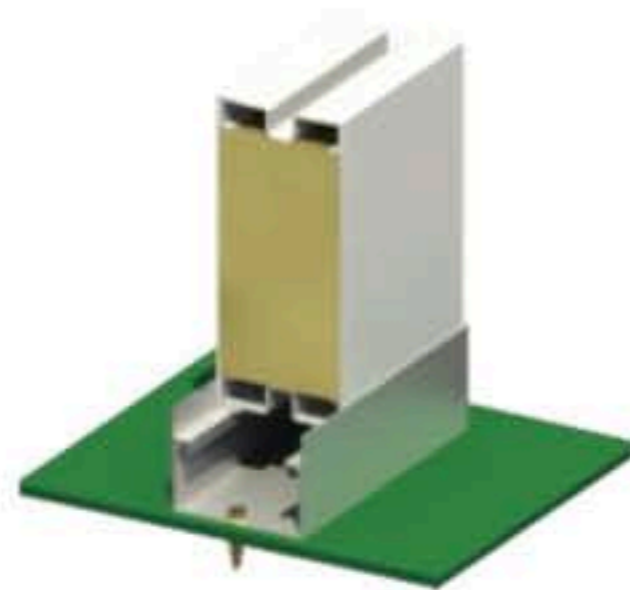

We have different type of cleanroom coving to facilitate the cleaning at the corners of the area.

**U-shaped
Ground Track**

**Double Circular
Ground Track**

**Vertical
Corner**

**Circular
Removable Corner**

**Adjustable
Ground Track**

**Waterproof
Ground Track**

**Circular
Corner**

**Circular
Flush Corner**